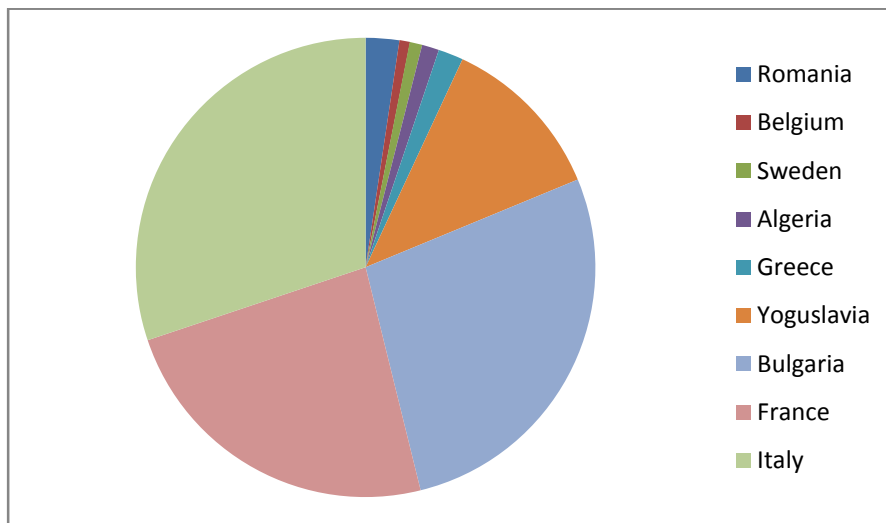

Statistics Of Aliya Bet After WW-II

Departure Country	No. of Ma'apilim	No. of Voyages
Italy	21,220	33
French Algeria	854	2
Bulgaria	19,292	4
Belgium	510	1
Yugoslavia	8,310	4
Greece	1,249	4
France	16,705	16
Romania	1,666	1
Sweden	614	1
Total	70,420	66

Distribution of departure countries based on number of ma'apilim

Distribution of departure countries based on number of voyages