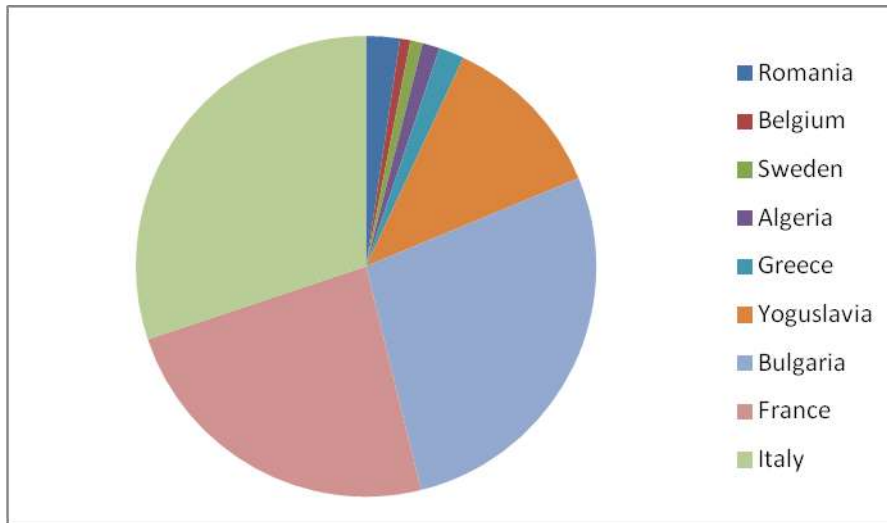

Statistics Of Aliya Bet After WW-II

Departure Country	No. of Ma'apilim	No. of Voyages
Italy	22,002	34
French Algeria	854	2
Bulgaria	19,292	4
Belgium	510	1
Yugoslavia	8,310	4
Greece	1,249	4
France	15,913	15
Romania	1,666	1
Sweden	614	1
Total	70,420	66

Distribution of departure countries based on number of ma'apilim

Distribution of departure countries based on number of voyages