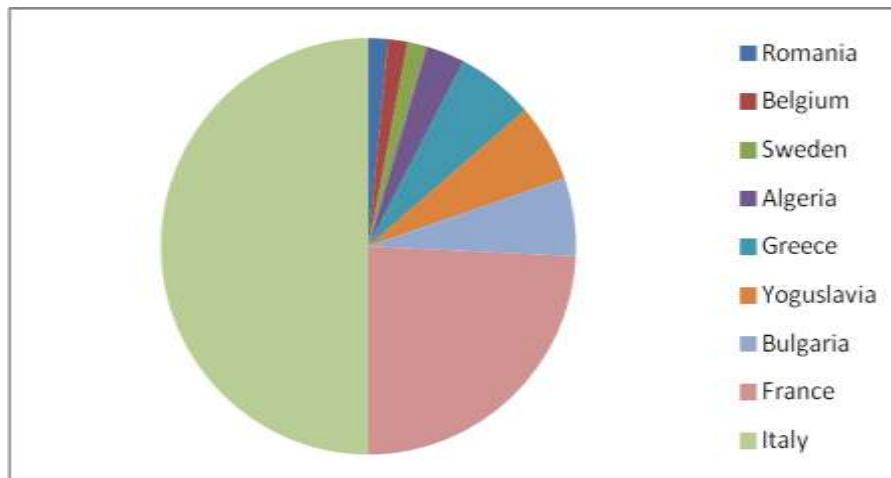

Statistics Of Aliya Bet After WW-II

Departure Country	No. of Ma'apilim	No. of Voyages
Italy	22,002	34
French Algeria	854	2
Bulgaria	19,292	4
Belgium	510	1
Yugoslavia	8,310	4
Greece	1,249	4
France	15,913	15
Romania	1,666	1
Sweden	614	1
Total	70,420	66

Distribution of departure countries based on number of ma'apilim

Distribution of departure countries based on number of voyages