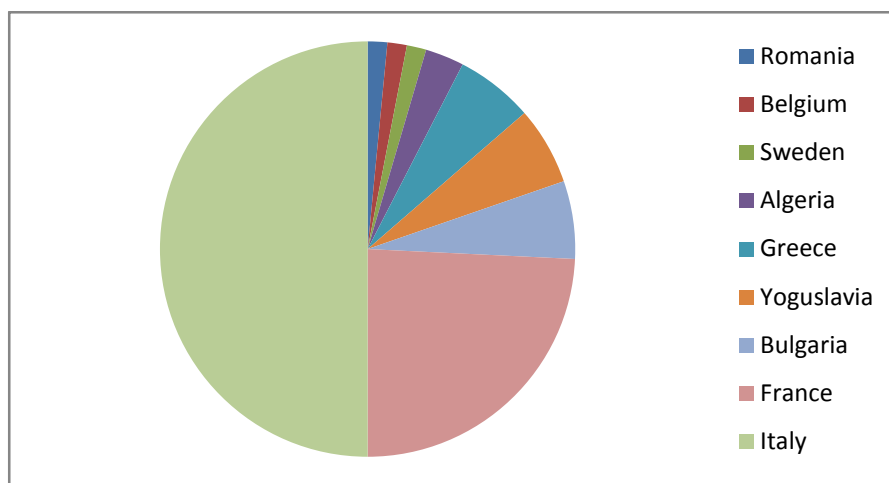

Statistics Of Aliya Bet After WW-II

Departure Country	No. of Ma'apilim	No. of Voyages
Italy	21,220	33
French Algeria	854	2
Bulgaria	19,292	4
Belgium	510	1
Yugoslavia	8,310	4
Greece	1,249	4
France	16,705	16
Romania	1,666	1
Sweden	614	1
Total	70,420	66

Distribution of departure countries based on number of ma'apilim

Distribution of departure countries based on number of voyages